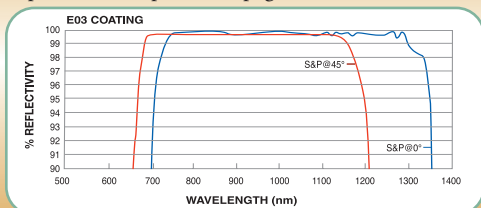

KM200
Directly Mounts
Ø2" Optics