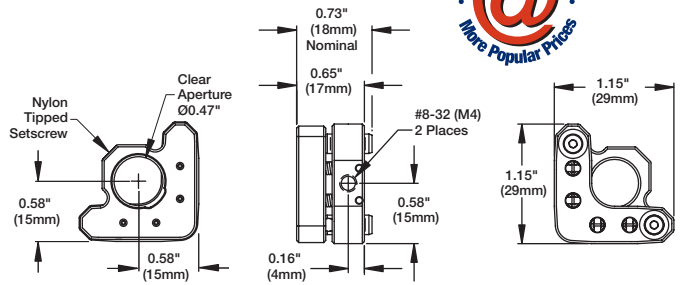

V-Mounts

Apertures
& Iris Diaphragms

Lens Tubes

Cage Systems

Kinematic Mirror Mount for Ø1/2" Optics

KM05
100 TPI Adjusters

Nylon Tipped
Locking Screw

Specifications

- Angular Range $\pm 4^\circ$
- Hardened Inserts Under Adjustment Screws
- Brass Sleeves for Smooth Adjuster Movement
- 3/16"-100 TPI Precision Adjusters

The KM05 Kinematic Mirror Mount is our most popular Ø1/2" mirror mount for routine laboratory applications. The two actuators utilize a hex socket to minimize accidental movement in shared facilities. The use of threaded brass sleeves and matched stainless steel adjusters provides smooth uniform motion of the entire 8° range of the mount.

ITEM#	METRIC ITEM#	\$	£	€	RMB	DESCRIPTION
KM05†	KM05/M	\$ 38.95	£ 24.50	€ 36,20	¥ 372.00	Kinematic Mirror Mount for Ø1/2" Optics

* Universal Design is Imperial & Metric Compatible.

† Popular Products @ More Popular Prices

Specifications

- Tip-and-Tilt Angular Range $\pm 4^\circ$
- Improved 1/4"-80 Adjuster Screws
- Removable Adjuster Knobs Expose Hex Sockets
- Hardened Inserts at All Wear Points
- Stronger Springs for Greater Stability
- Thicker Front and Back Plates for Enhanced Stability