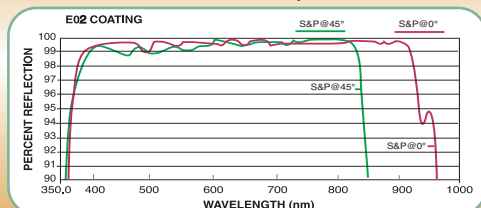

KM200
Directly Mounts
Ø2" Optics